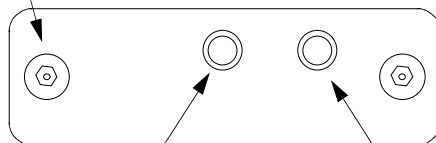

REAR PANEL

Teramega
headphone output

Superduper
headphone output