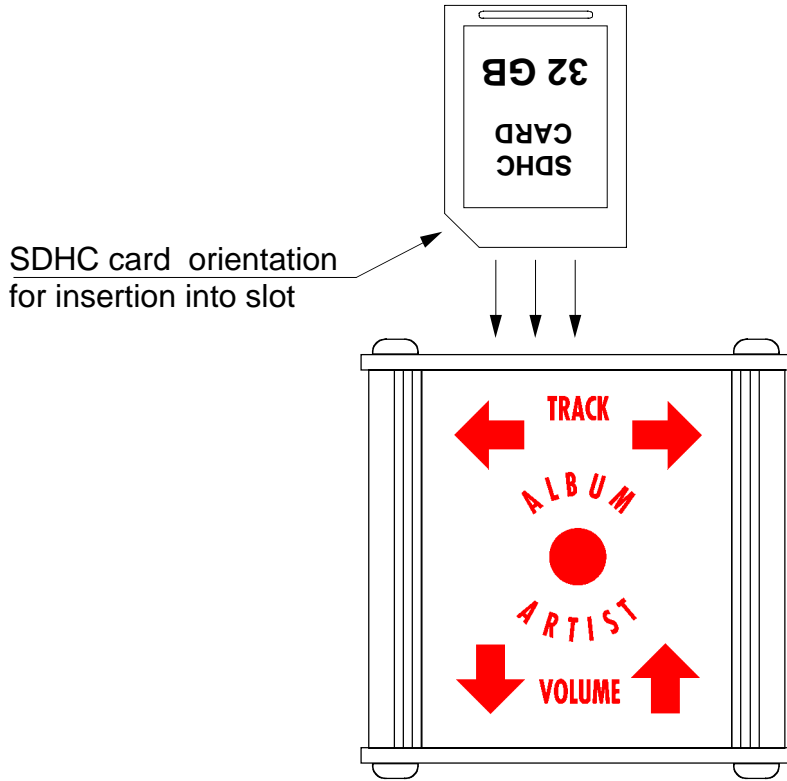

TOP VIEW

Tactile pad with 5 push buttons
for music navigation and volume
control

rear-plate screws
warranty void if removed.

REAR PANEL

Teramega
headphone output

Superduper
headphone output

Power ON

SDHC card inserted
as shown -> Power ON