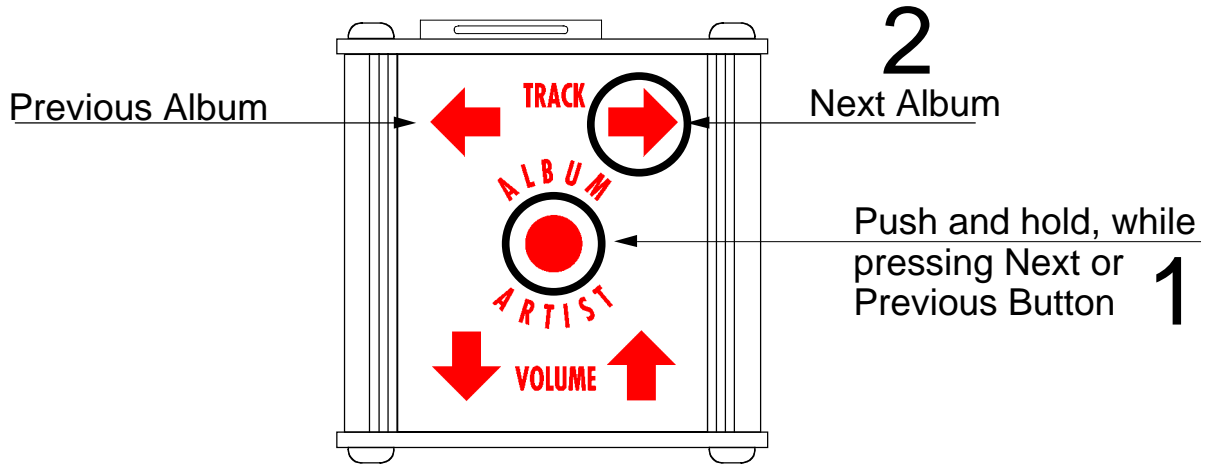

2) While holding Start/Stop Button, Press one of the 4 Arrow Buttons.

Previous Album

(jump to previous album
on SDHC card)

Next Album

(jump to next album
on SDHC card)

Push and hold, while
pressing one of the 4
arrow buttons.

Previous Artist

(jump to previous artist
on SDHC card)

Next Artist

(jump to next artist
on SDHC card)

Next / Previous Track jumps to next / prev. Track within a Playlist (Folder).

Next / Previous Album jumps to next /prev Album (Folder).