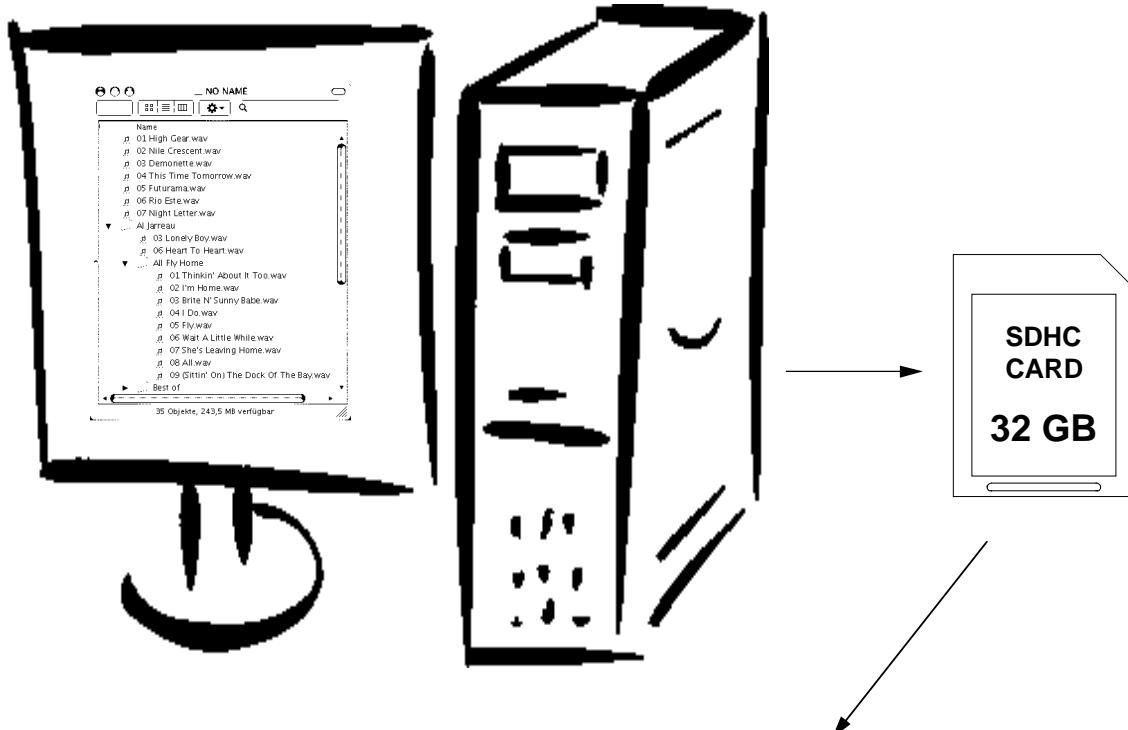

Copy wav files from PC to SDHC card via SDHC card adapter.

wav files on base level of SDHC card

Artist folder

wav files in Artist folder

Album folder

wav files in Album folder

Album folder