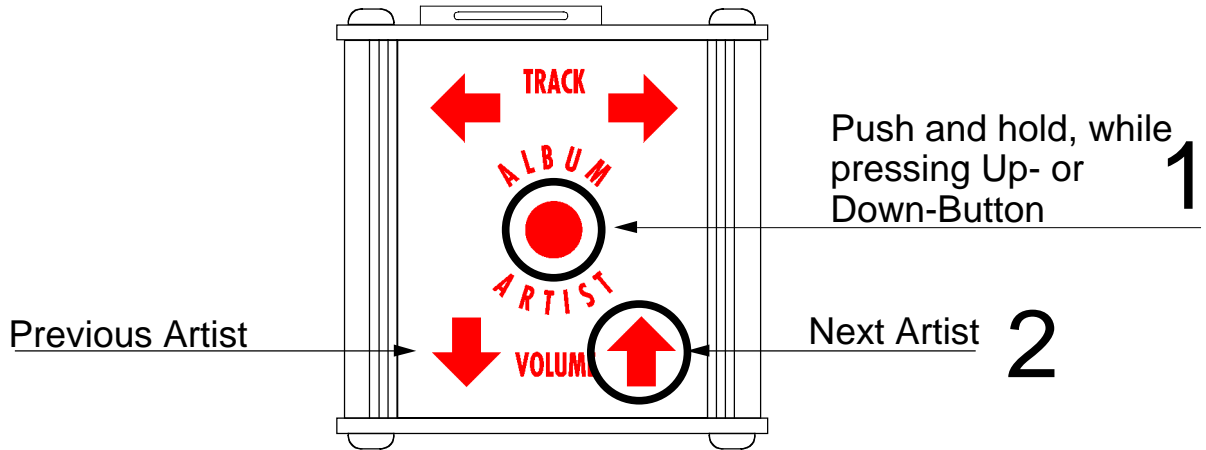

wav Files (Track)

Album Folders

Artist Folders

38 Objekte, 243,5 MB verfügbar

Next / Previous Artist jumps to first Track of next /prev. Artist Folder.

←

NO NAME

Name