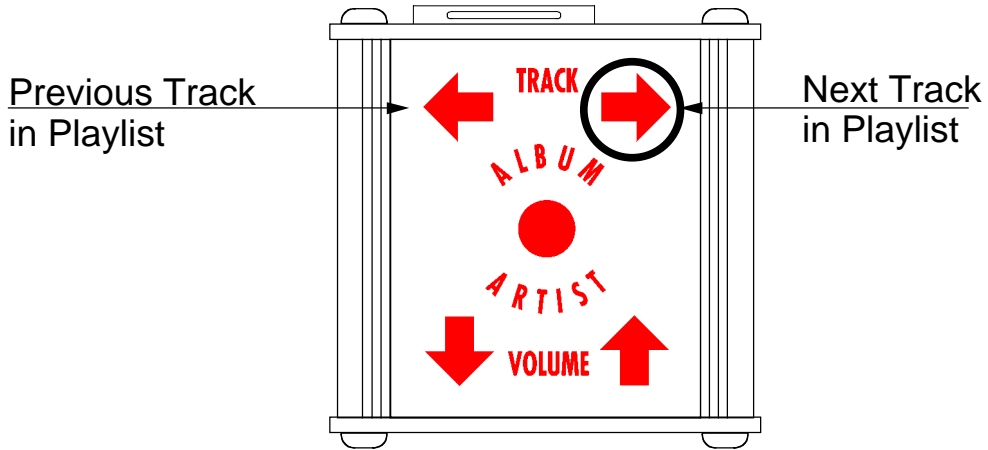

2) While holding Start/Stop Button, Press one of the 4 Arrow Buttons.

Previous Album

(jump to previous album
on SDHC card)

Next Album

(jump to next album
on SDHC card)

Push and hold, while
pressing one of the 4
arrow buttons.

Previous Artist

(jump to previous artist
on SDHC card)

Next Artist

(jump to next artist
on SDHC card)

Next / Previous Track jumps to next / prev. Track within a Playlist (Folder).

Next / Previous Album jumps to next /prev Album (Folder).