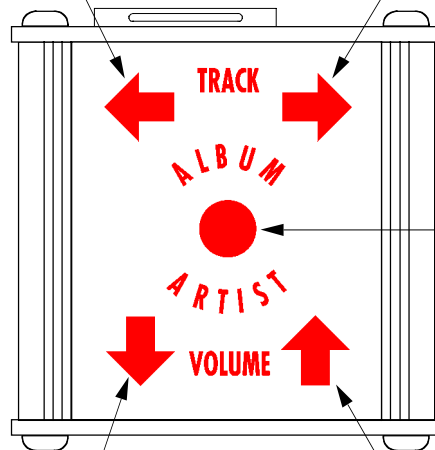

TOP VIEW

Tactile pad with 5 push buttons
for music navigation and volume
control

rear-plate screws
warranty void if removed.

REAR PANEL

Teramega
headphone output

Superduper
headphone output

Power ON

SDHC card inserted
as shown -> Power ON

Power OFF

Pull out SDHC card
5mm -> Power OFF

Previous Track
(alphabetically in
current playlist)

Next Track
(alphabetically in
current playlist)

Stop/Start Playback

Volume down
(less loud)

Volume up
(louder)

Copy wav files from PC to SDHC card via SDHC card adapter.

wav files on base level of SDHC card

Artist folder

wav files in Artist folder

Album folder

wav files in Album folder

Album folder

1) Push and Hold Start/Stop Button.